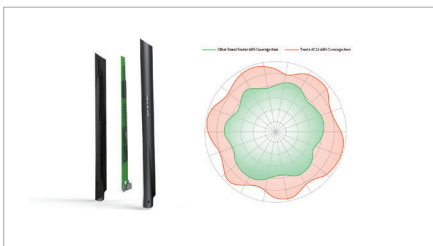

4*6dBi External Antennas for Better WiFi Signal

Designed with 4*6dBi external dual band antennas, combined with Beamforming signal tracing technology, the Wi-Fi signal is aggregated into a beam directly towards users' device to ensure the best experience.