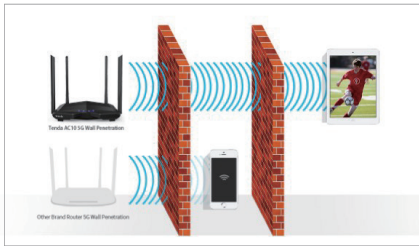

All Gigabit ports for full play of your ever-increasing bandwidth of optical fiber

AC10 is a high-performance WiFi router designed with full Gigabit WAN and LAN ports, removing the bottleneck of wired ports speed when working with faster bandwidth of optical fiber.

Strong Dual Band WiFi Signal for Multi-wall Penetration

With the new generation 802.11ac wave 2.0 standard, AC10 offers a concurrent dual band data rate of as high as 1167 Mbps. Wireless signal boosting technology both on 2.4 GHz and 5 GHz bands broadens your WiFi coverage, and Beamforming+ technology makes WiFi signal of AC10 outstanding behind multiple walls.